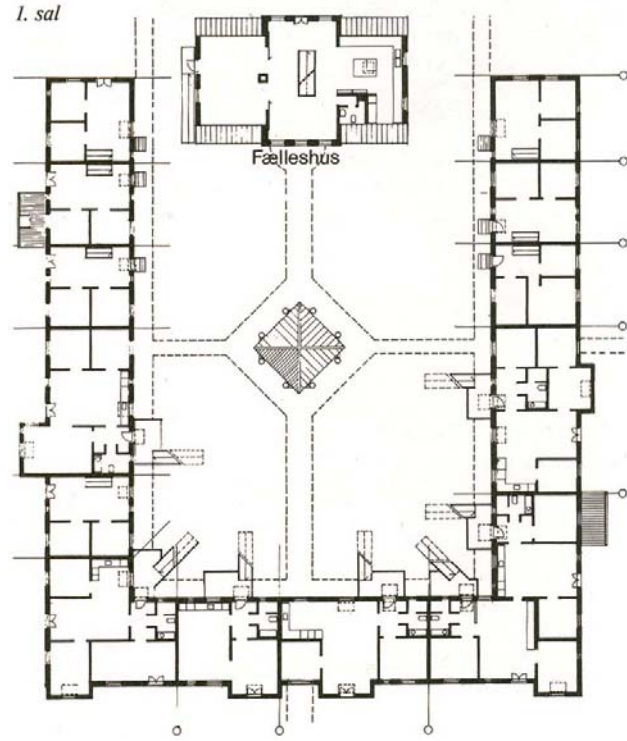

Ibsgaarden

Roskilde, Denmark

Year Completed: 1983
Architect: Jes Edwards og Helge Christiansen
Number of Units: 21
Context: Suburban

Site Plan and Buildings

Common House Interiors

Residential Units

Common House - Original Farmhouse

Courtyard