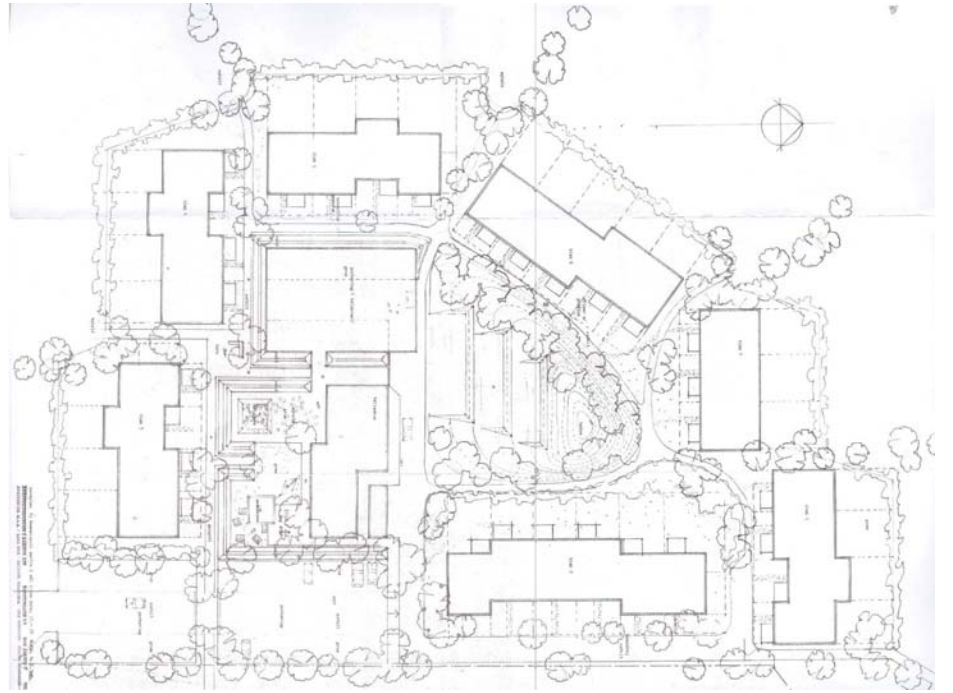

Leerbjerg Lod

Hilleroed, Denmark

Year Completed: 1979

Architect: Arkitektgruppen I Aarhus APS

Number of Units: 30

Context: Rural/Suburban

Residential Units

Site Plan

Common House

Landscape

Common House Plan

Building Exteriors