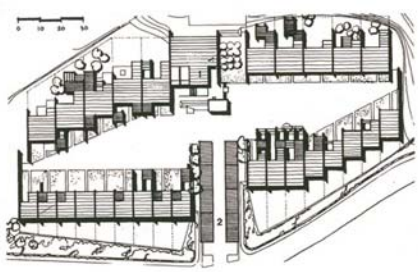

# Saettedammen

Hilleroed, Denmark

Year Completed: 1972

Architect: Theo Bjerg og Palle Dyrebord

Number of Units: 27

Context: Suburban

Site Plan

Common Exterior Spaces

Residential Units

Common House

Residential Entries and Gardens