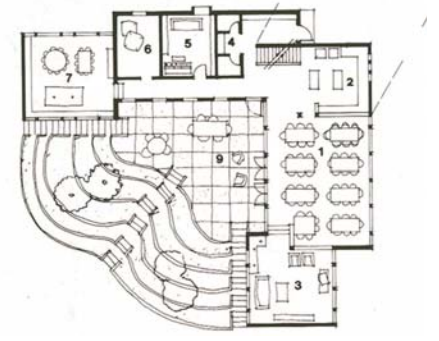

# Trudeslund

Bikeroed, Denmark

Year Completed: 1981  
Architect: Tegnestuen Vandkunsten  
Number of Units: 25  
Context: Suburban

Unit Entries and Landscape

Residential Units

Common House Plan

Common House

Building Exterior and Landscape