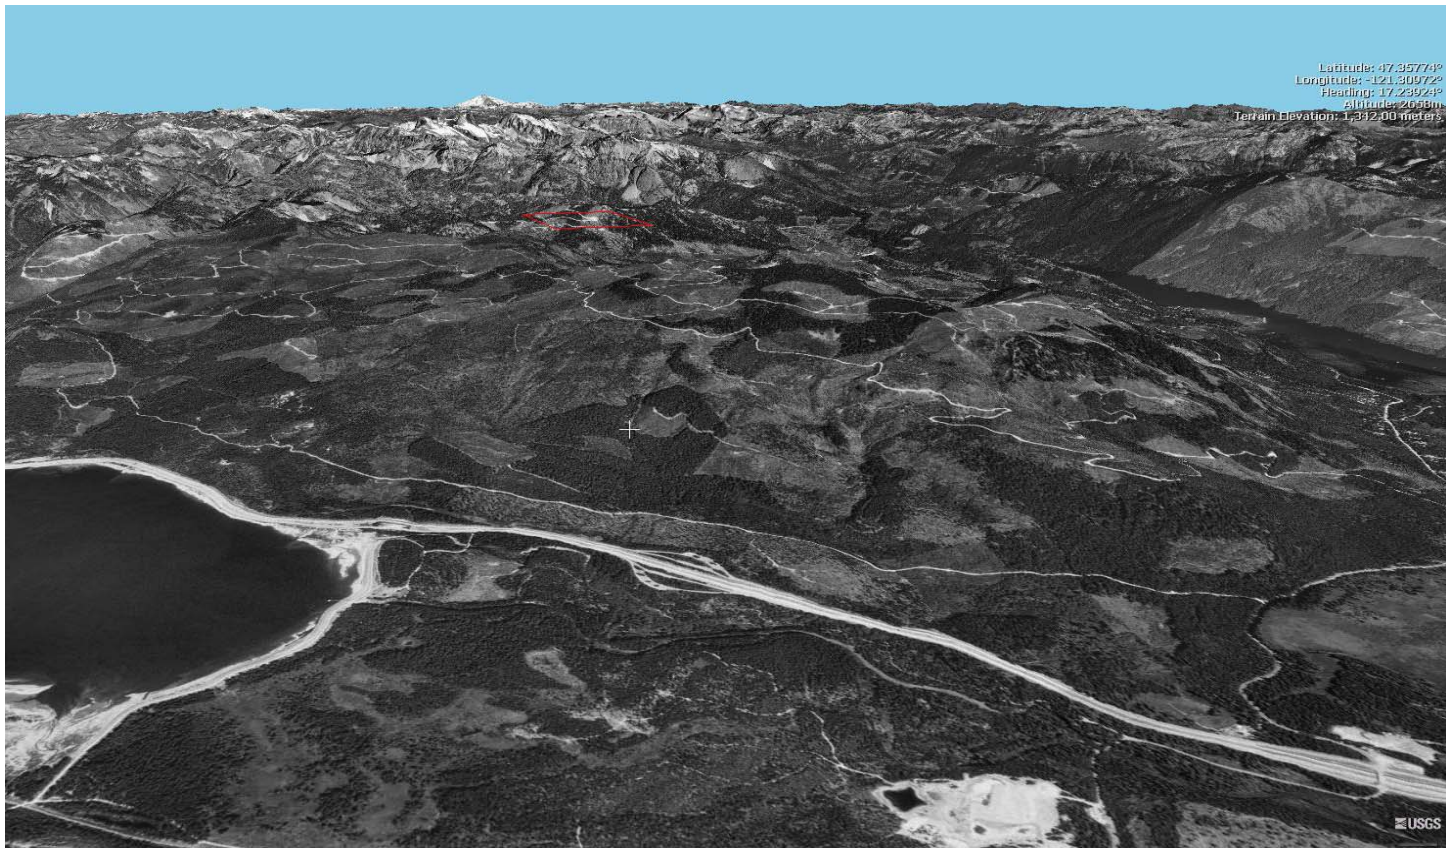

L A Z Y B U M L O D G E