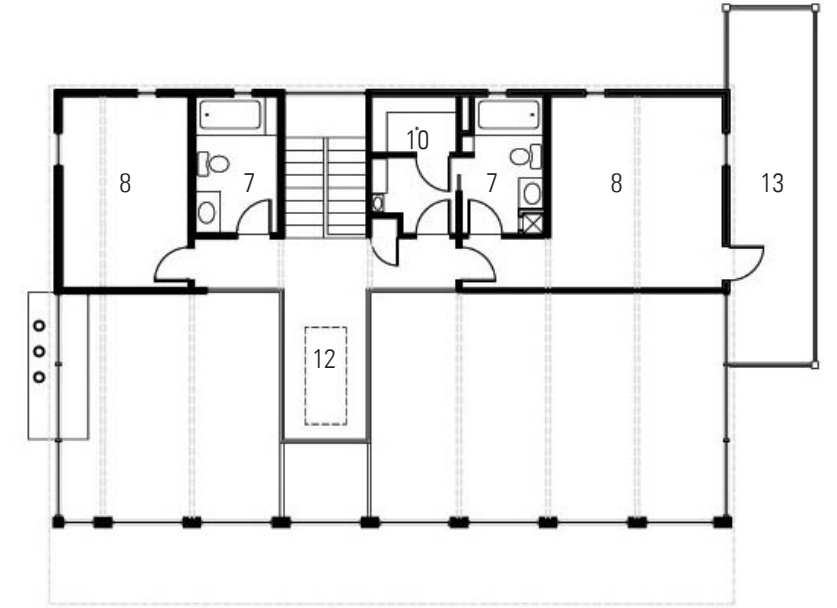

Nestled into the mountain hillside, the cabin will be a treehouse with a dramatic view of the surrounding evergreen canopy. A microturbine located in an adjacent creek will provide hydroelectric power.

schemata workshop
1720 12th avenue #3
seattle, wa 98122
206.285.1589

L A Z Y B U M L O D G E

legend

- 1 entry
- 2 storage
- 3 mudroom
- 4 laundry
- 5 great room
- 6 kitchen
- 7 bathroom
- 8 bedroom
- 9 bunkbed
- 10 sauna
- 11 seating
- 12 overlook deck
- 13 deck