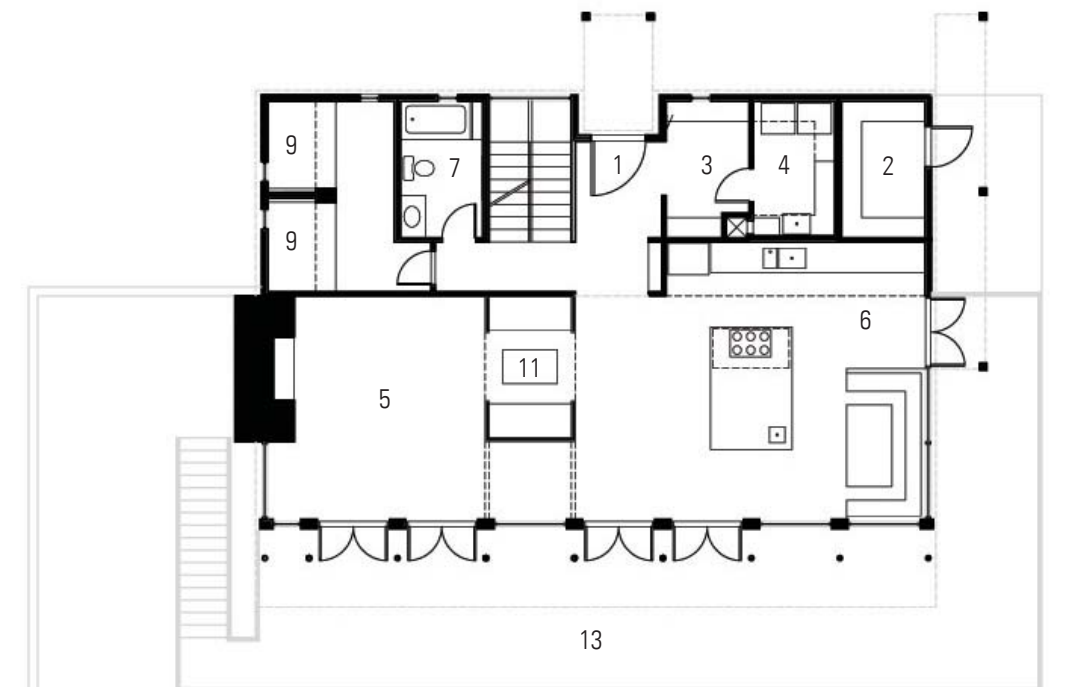

Nestled into the mountain hillside, the cabin will be a treehouse with a dramatic view of the surrounding evergreen canopy. A microturbine located in an adjacent creek will provide hydroelectric power.

schemata workshop
1720 12th avenue #3
seattle, wa 98122
206.285.1589

L A Z Y B U M L O D G E

legend

- 1 entry
- 2 storage
- 3 mudroom
- 4 laundry
- 5 great room
- 6 kitchen
- 7 bathroom
- 8 bedroom
- 9 bunkbed
- 10 sauna
- 11 seating
- 12 overlook deck
- 13 deck

second floor

first floor